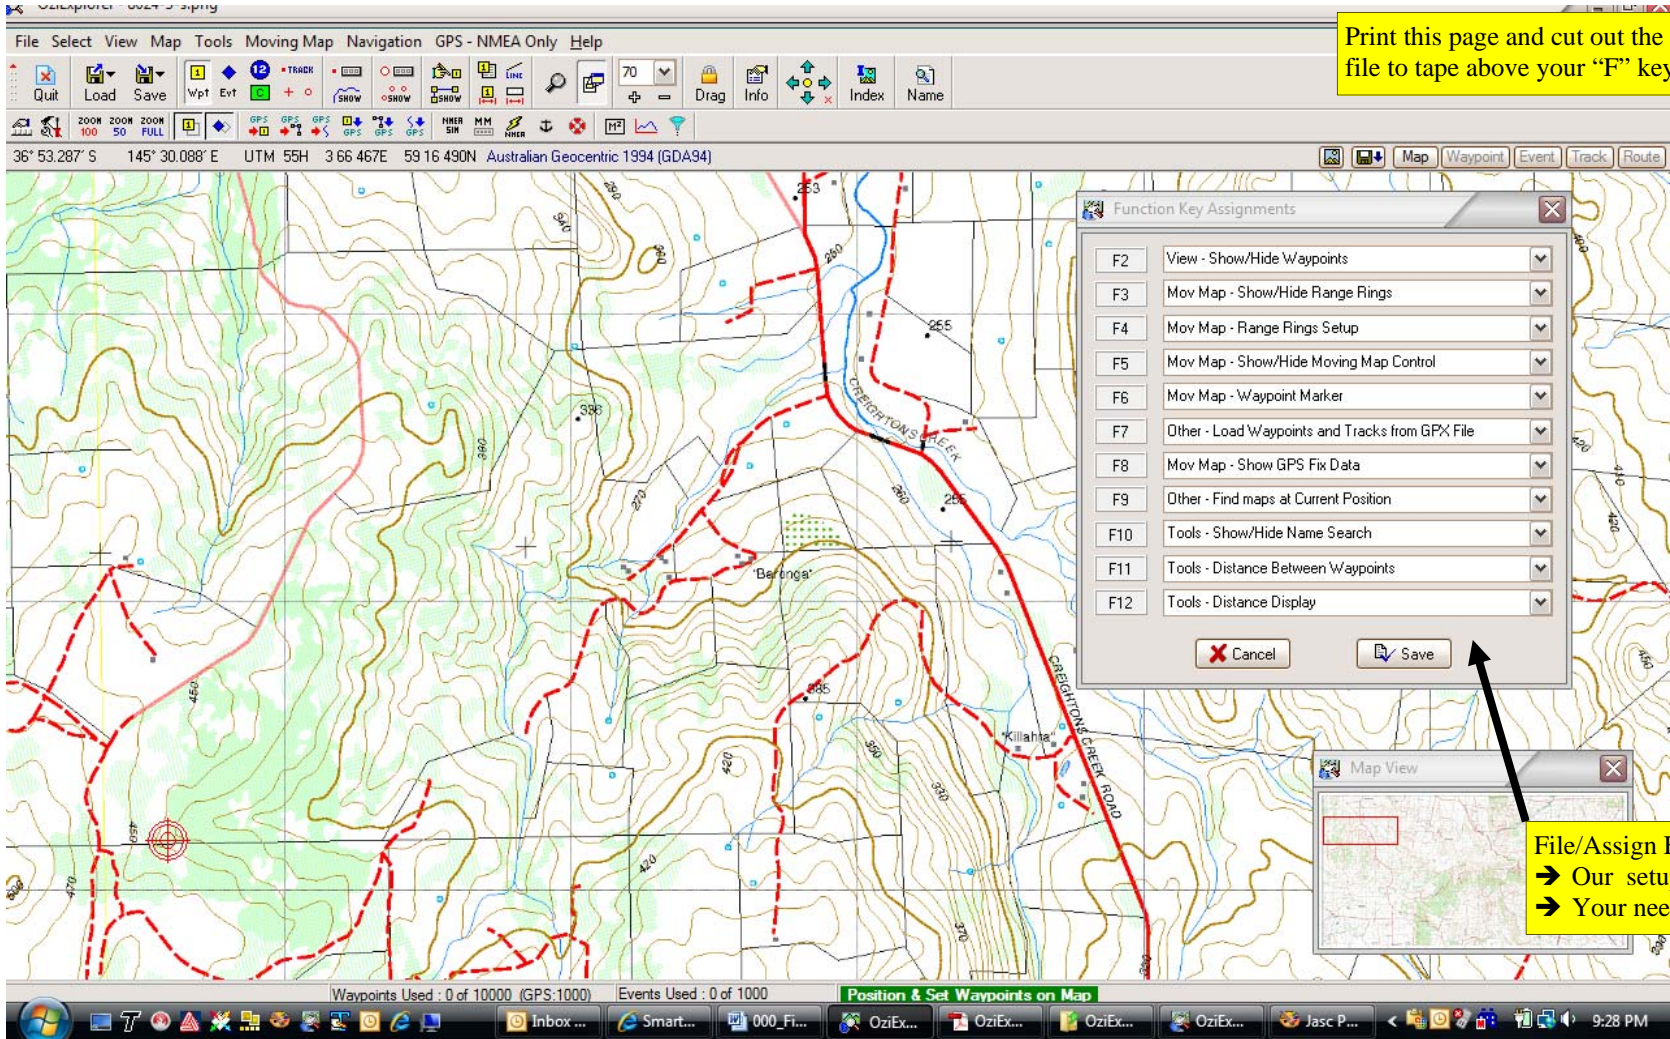

This screen print is from Version 3.96.3b

F1 OziExpl HELP	F2 Waypoint On / Off	F3 RngeRng On / Off	F4 RngeRng Setup	F5 Moving Map	F6 Waypoint Marker	F7 Save Files	F8 GPS Fix Data	F9 Find Maps	F10 Name Search	F11 Distance Waypoint	F12 Calculate Distance
-----------------------	----------------------------	---------------------------	------------------------	---------------------	--------------------------	---------------------	-----------------------	--------------------	-----------------------	-----------------------------	------------------------------

Print this page and cut out the above reference file to tape above your "F" keys.

File/Assign Function Keys  
→ Our setup looks like this.  
→ Your needs may differ.

This help file comes to you from MADOG - [roger@smartersafety.com.au](mailto:roger@smartersafety.com.au) - [www.smartersafety.com.au](http://www.smartersafety.com.au). If it assists your learning please send a .plt (track) file that you made while traveling one of your favourite tracks for inclusion in the National E-Trek library and as a result receive access to make file withdrawals for your own use.